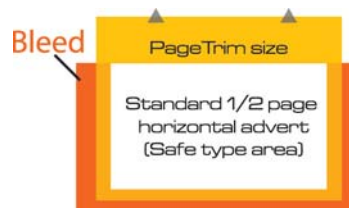

## Safe Type Area in bleed adverts

### General Adverts

Please note that for bleed adverts, type must be kept within area of the equivalent print advert size.

For example, in a half page horizontal bleed advert, the safe type area would be 180 x 125 mm.